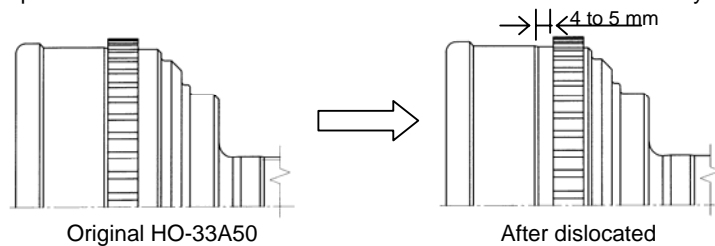

1. There is more than two type of Joint. In case note the number of teeth at shaft spline is correct.
   - TOYOTA COROLLA / SPRINTER (E10 type) etc.,
     TO-09 or TO-10. There is difference number of teeth at shaft spline.
   - MAZDA FAMILIA / LASER / LANTIS (BH / CB type) etc.,
     MA-24 or MA-26. There is difference number of teeth at shaft spline and diameter of inside ABS sensor.
   - HONDA LEGEND (KA type) etc.,
     HO-32 or HO-22. There is difference number of teeth at shaft spline.

1. ABS sensor have to be dislocated.
   - HONDA ODYSSEY HO-33 / HO-33A50
   - There are 2 position of ABS sensor. In case no response from ABS sensor, confirm the position of ABS sensor and dislocate the sensor 4 to 5 mm toward tyre same as original joint