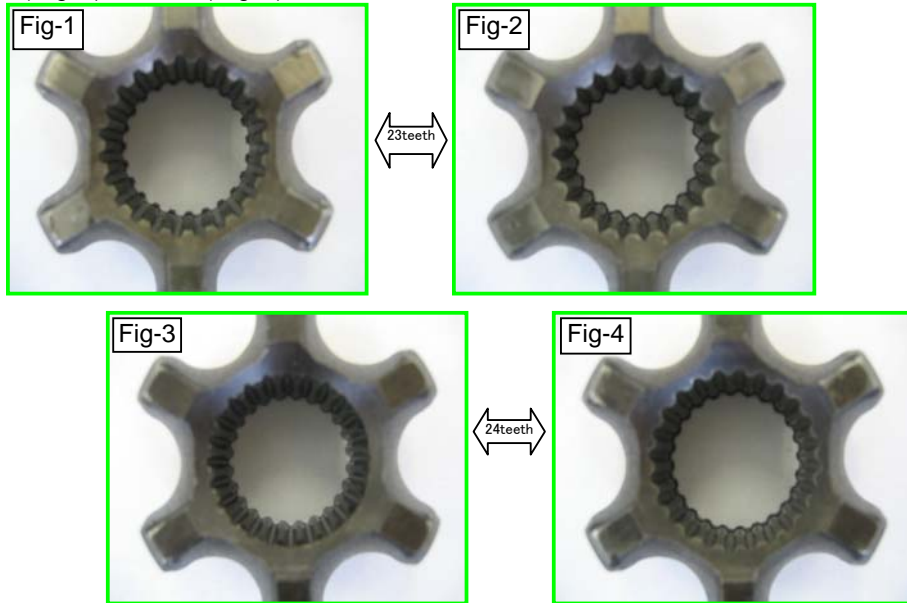

EXPRESSION

Particular notice of Each Maker

1. There is differences of the shape of teeth even number of them at the drive shaft spline (A) is same.
   - MAZDA CAPELLA / CAPELLA CARGO / TELSTER (GD / GV type) etc.,
     MA-05 (Fig-1) or MA-07 (Fig-2).
   - MITSUBISHI GALANT / ETERNA (E5# type) etc.,
     MI-03 (Fig-1) or MI-10 (Fig-2).
   - NISSAN PRAIRIE etc.,
     NI-09 (Fig-1) or NI-19 (Fig-2).
   - TOYOTA CAMRY / VISTA etc.,
     TO-09 (Fig-3) or TO-32 (Fig-4).