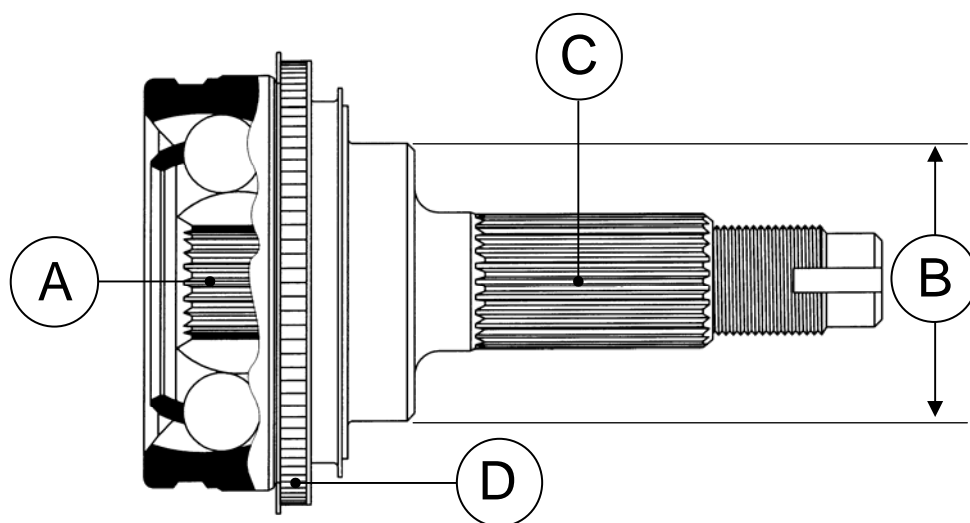

C.V.Joint 部位名称

A : ドライブシャフトスプラインの歯数
B : オイルシール部の径(mm)

C : ハブスプラインの歯数
D : ABSセンサー取付け部の径(mm)