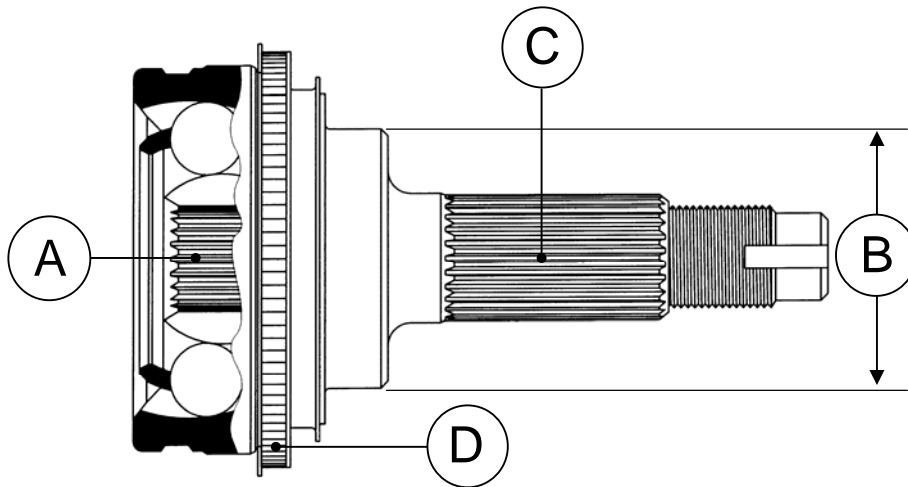

HDK Numbering System

EXAMPLE

EXPRESSION

C.V.Joint Technical Specifications

A : Gaps
B : Oil Seal Diameter (mm)
C : Number of Teeth
D : ABS Sensor Diameter

For Correct Installment

1. Please ensure that the number of teeth at shaft spline is equal to that at hub spline (C) and the drive shaft spline (A). (※Fit actual ones each other **BEFORE GREASING.**)
2. In case the ABS sensor is mounted on HDK C.V.Joint, ensure the number of teeth of relative vehicle is as same as that on ABS sensor (D).
(If the number of teeth is different from that of ABS sensor, you have to replace it to fit them following the procedure 3.)
3. In case the ABS sensor is not mounted on HDK C.V.Joint, please measure the diameter of the relative vehicle at the point where the ABS sensor is same as the size of HDK
4. Please note that there might be differences of the shape of teeth even number of them at the drive shaft spline (A) is same.